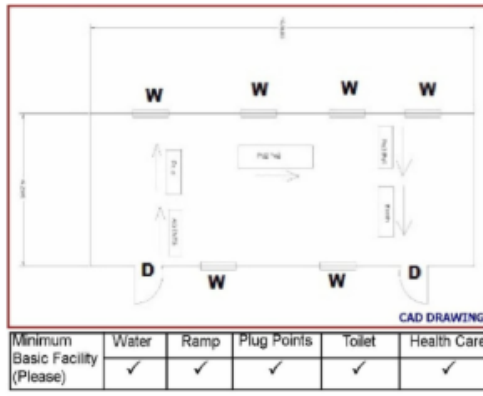

Nazri Naksha

Google Map View

Polling Station Building Front View

Polling Station Front View

Cad View

Key MAP View