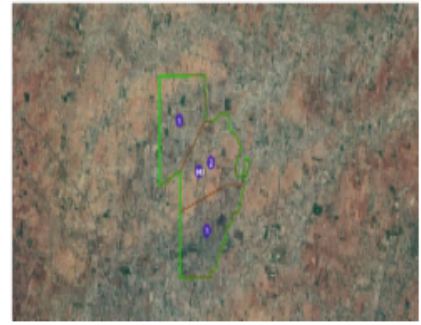

Nazri Naksha

Google Map View