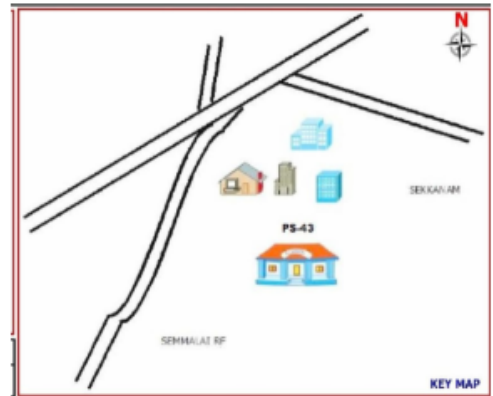

வாக்காளர் பதிவு அலுவலரின்  
கையொப்பம்

Nazri Naksha

Google Map View

Polling Station Building Front View

Polling Station Front View

Cad View

Key MAP View

| Minimum Basic Facility (Please) | Water | Ramp | Plug Points | Toilet | Health Care |
|---------------------------------|-------|------|-------------|--------|-------------|
|                                 | ✓     | ✓    | ✓           | ✓      | ✓           |