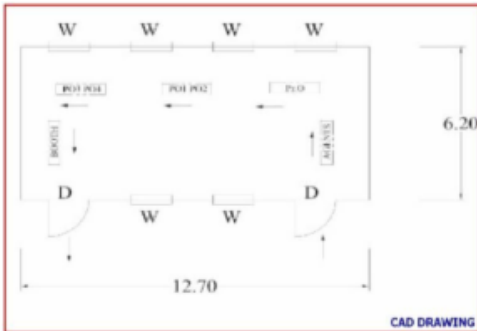

கையொப்பம்

Nazri Naksha

Google Map View

Polling Station Building Front View

Polling Station Front View

Cad View

Key MAP View

| Minimum Basic Facility (Please) | Water | Ramp | Plug Points | Toilet | Health Care |
|---------------------------------|-------|------|-------------|--------|-------------|
|                                 | ✓     | ✓    | ✓           | ✓      | ✓           |