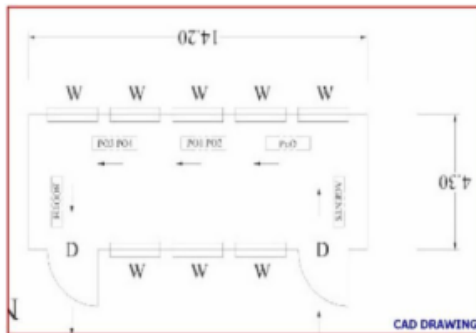

Cad View

Key MAP View

Minimum Basic Facility (Please)	Water	Ramp	Plug Points	Toilet	Health Care
	✓	✓	✓	✓	✓