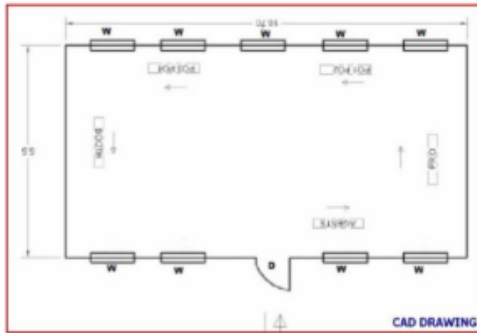

Cad View

Key MAP View

Minimum Basic Facility (Please)	Water	Ramp	Plug Points	Toilet	Health Care
	✓	✓	✓	✓	✓