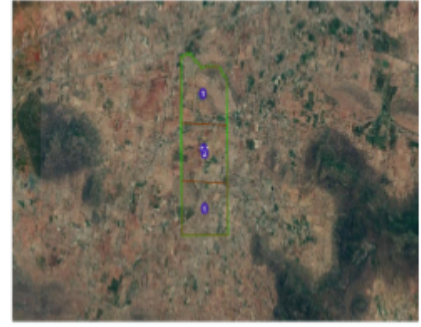

Nazri Naksha

Google Map View