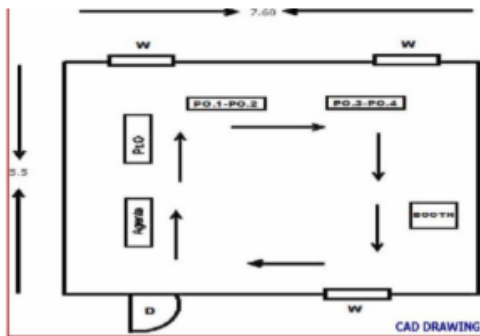

Cad View

Key MAP View

Minimum Basic Facility (Please)	Water	Ramp	Plug Points	Toilet	Health Care
	✓	✓	✓	✓	x