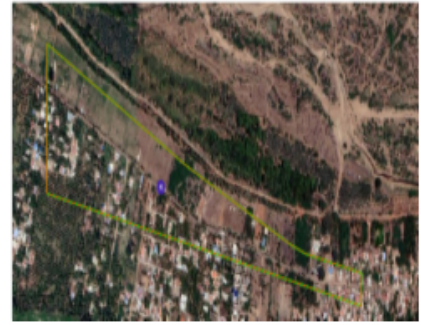

Nazri Naksha

Google Map View