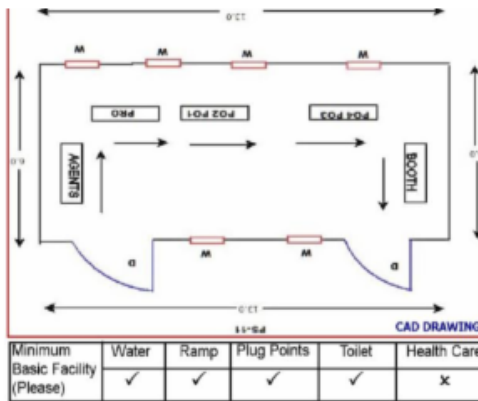

Nazri Naksha

Google Map View

Polling Station Building Front View

Polling Station Front View

Cad View

Key MAP View