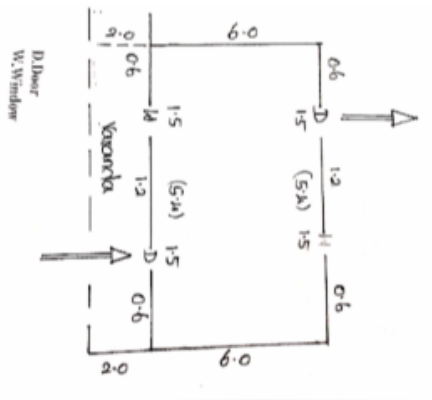

Nazri Naksha

Google Map View

Polling Station Building Front View

Polling Station Front View

Cad View

Key MAP View