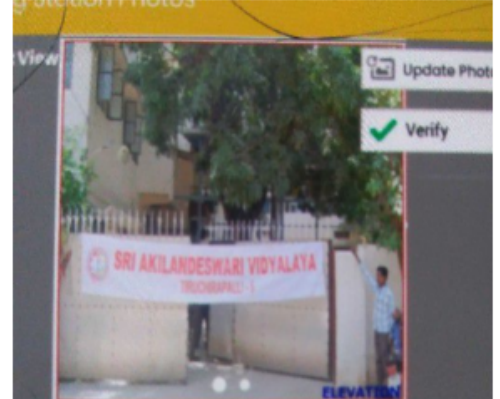

Polling Station Building Front View

Polling Station Front View