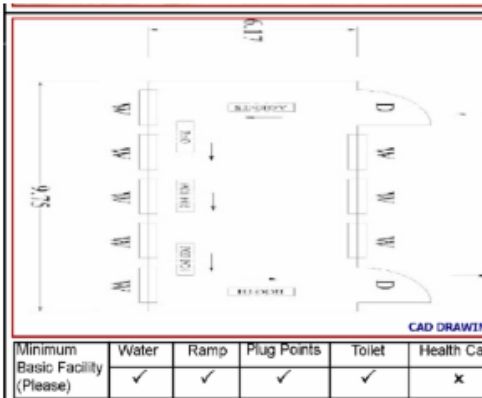

Nazri Naksha

Google Map View

Polling Station Building Front View

Polling Station Front View

Cad View

Key MAP View