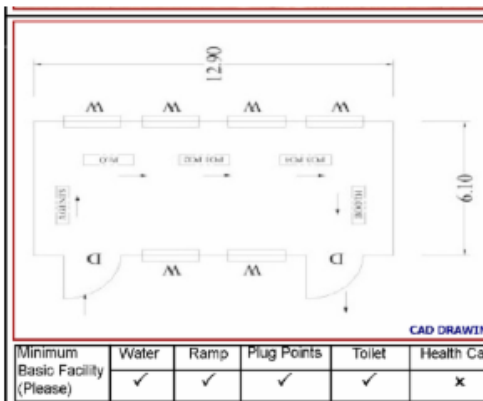

Nazri Naksha

Google Map View

Polling Station Building Front View

Polling Station Front View

Cad View

Key MAP View