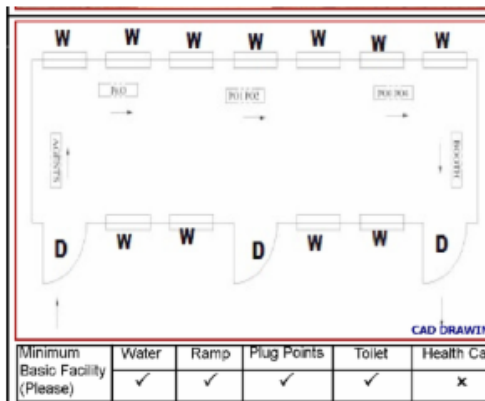

Nazri Naksha

Google Map View

Polling Station Building Front View

Polling Station Front View

Cad View

Key MAP View