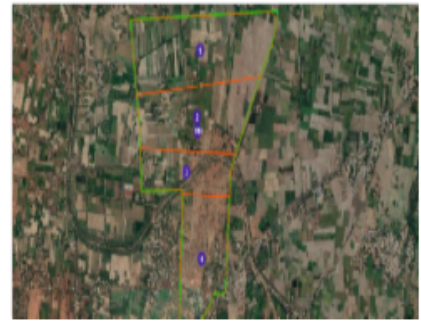

Nazri Naksha

Google Map View