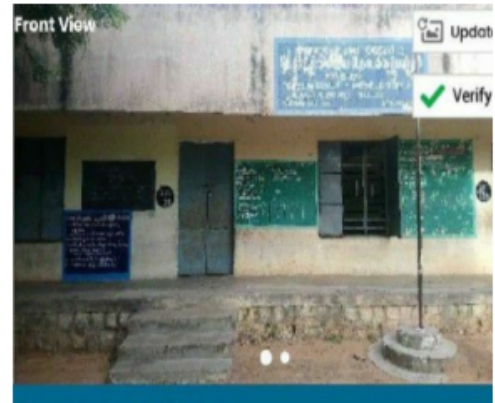

Polling Station Front View