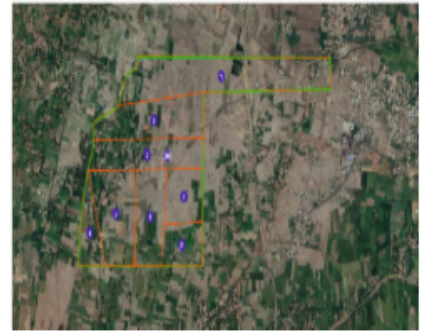

Nazri Naksha

Google Map View