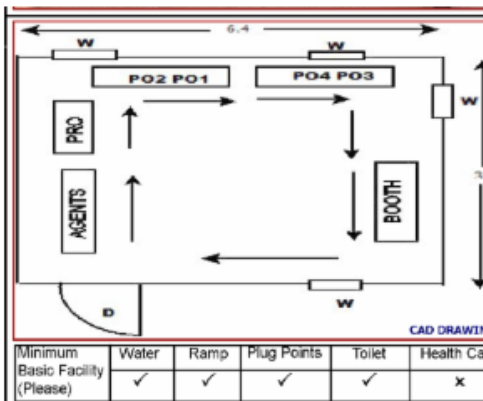

Nazri Naksha

Google Map View

Polling Station Building Front View

Polling Station Front View

Cad View

Key MAP View