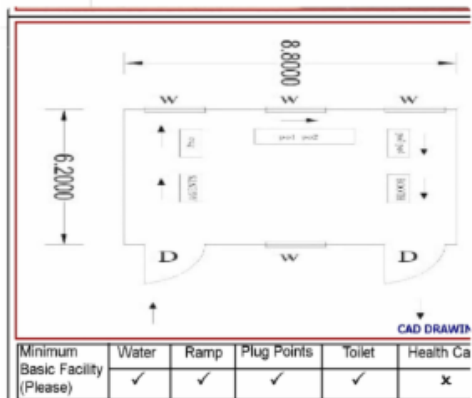

Nazri Naksha

Google Map View

Polling Station Building Front View

Polling Station Front View

Cad View

Key MAP View