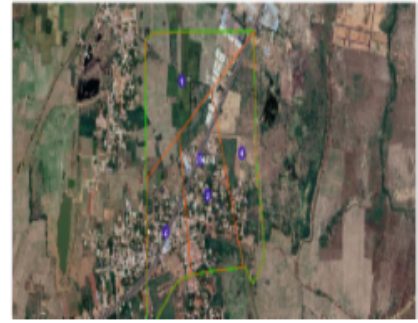

Nazri Naksha

Google Map View