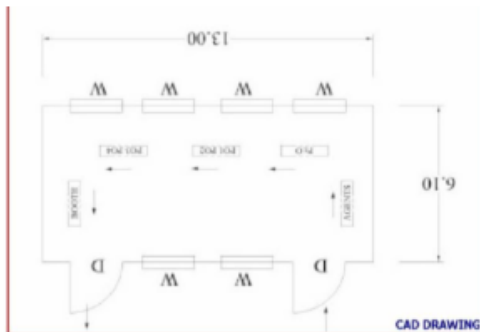

Cad View

Key MAP View

Minimum Basic Facility (Please)	Water	Ramp	Plug Points	Toilet	Health Care
	✓	✓	✓	✓	x