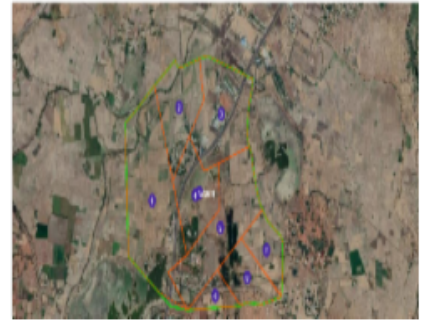

Nazri Naksha

Google Map View