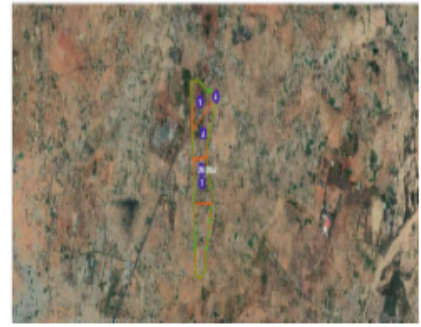

Nazri Naksha

Google Map View