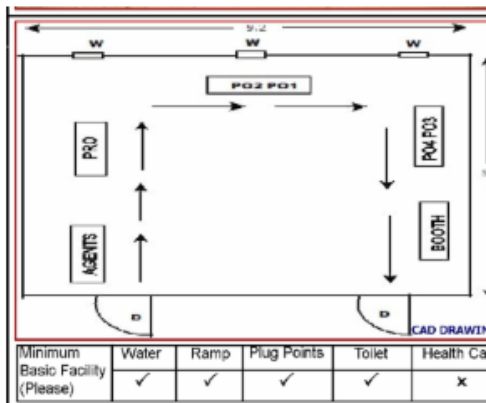

Nazri Naksha

Google Map View

Polling Station Building Front View

Polling Station Front View

Cad View

Key MAP View