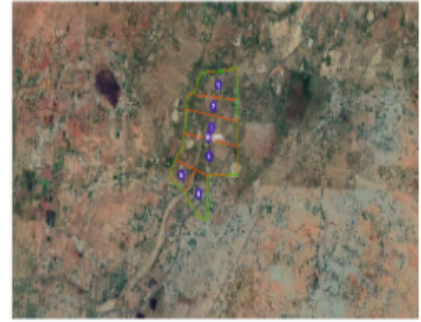

Nazri Naksha

Google Map View