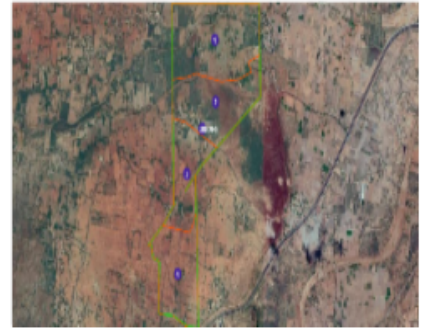

Nazri Naksha

Google Map View