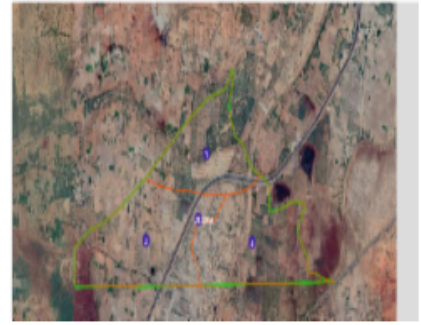

Nazri Naksha

Google Map View