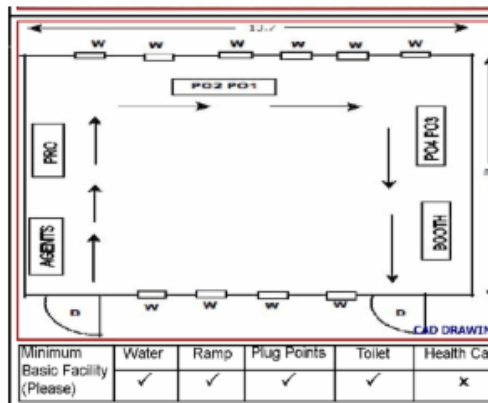

Nazri Naksha

Google Map View

Polling Station Building Front View

Polling Station Front View

Cad View

Key MAP View