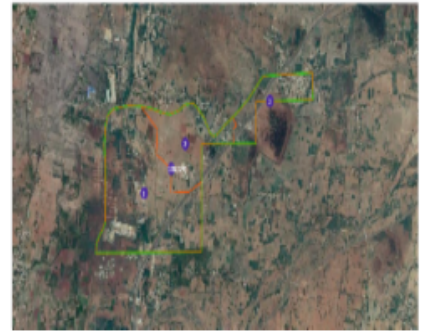

Nazri Naksha

Google Map View