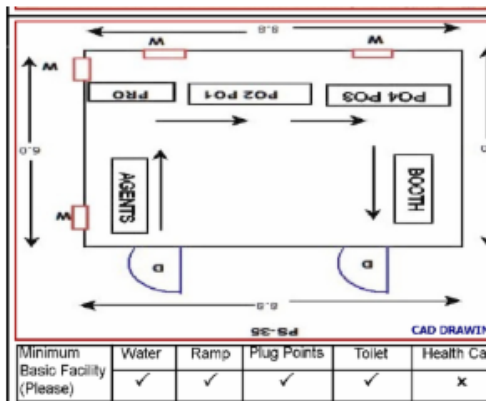

Nazri Naksha

Google Map View

Polling Station Building Front View

Polling Station Front View

Cad View

Key MAP View