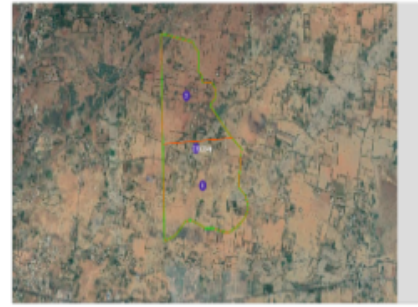

Nazri Naksha

Google Map View