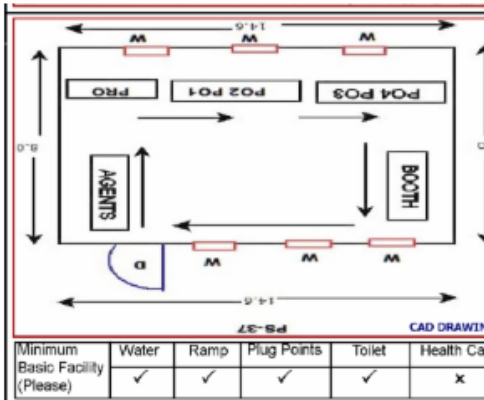

Nazri Naksha

Google Map View

Polling Station Building Front View

Polling Station Front View

Cad View

Key MAP View