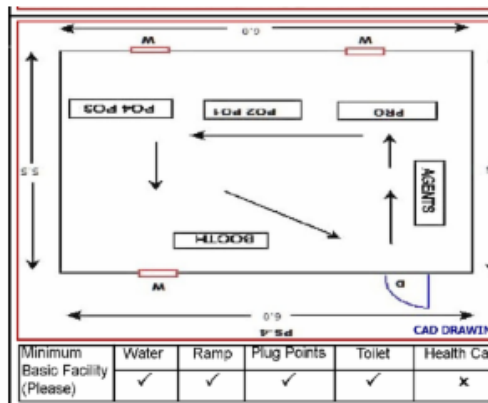

Nazri Naksha

Google Map View

Polling Station Building Front View

Polling Station Front View

Cad View

Key MAP View