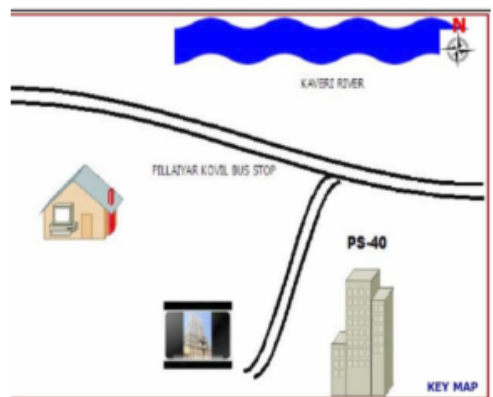

Cad View

Key MAP View

Minimum Basic Facility (Please)	Water	Ramp	Plug Points	Toilet	Health Care
	✓	✓	✓	✓	x