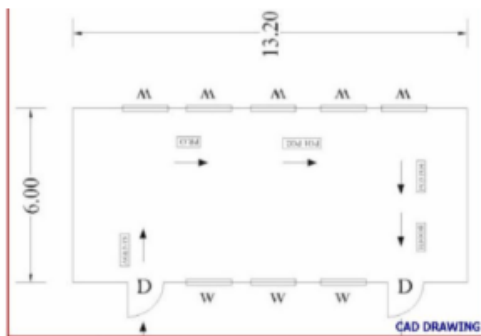

Cad View

Key MAP View

Minimum Basic Facility (Please)	Water	Ramp	Plug Points	Toilet	Health Care
	✓	✓	✓	✓	x