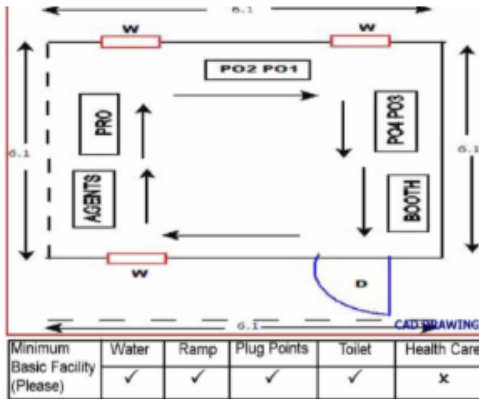

Nazri Naksha

Google Map View

Polling Station Building Front View

Polling Station Front View

Cad View

Key MAP View