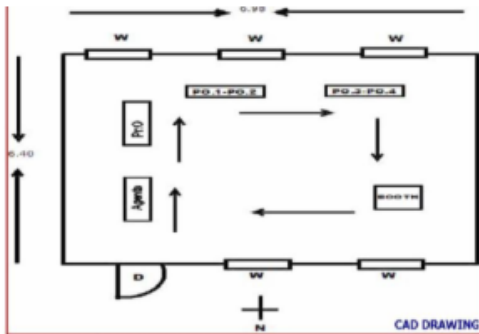

Cad View

Key MAP View

Minimum Basic Facility (Please)	Water	Ramp	Plug Points	Toilet	Health Care
	✓	✓	✓	✓	x