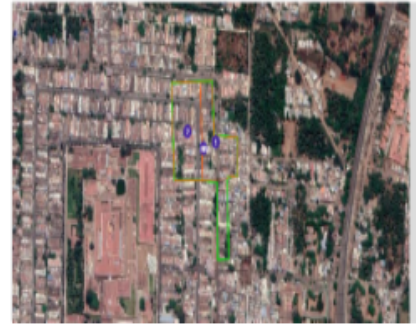

Nazri Naksha

Google Map View