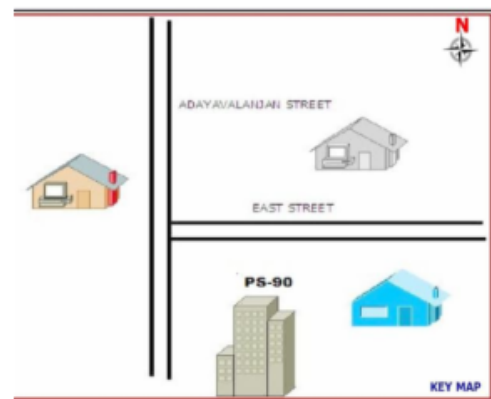

Nazri Naksha

Google Map View

Polling Station Building Front View

Polling Station Front View

Cad View

Key MAP View

Minimum Basic Facility (Please)	Water	Ramp	Plug Points	Toilet	Health Care
	✓	✓	✓	✓	x