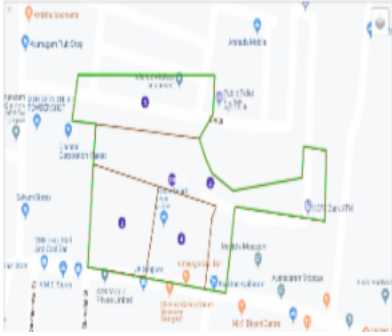

Nazri Naksha

Google Map View