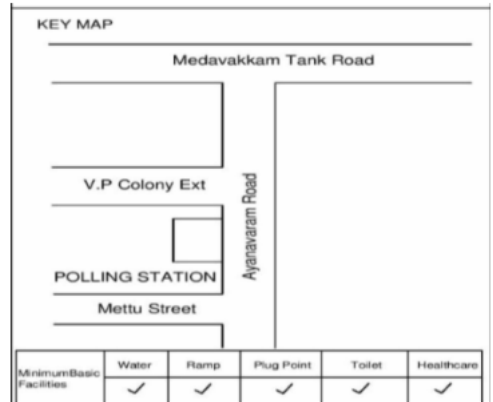

Cad View

Key MAP View

CAD DRAWING