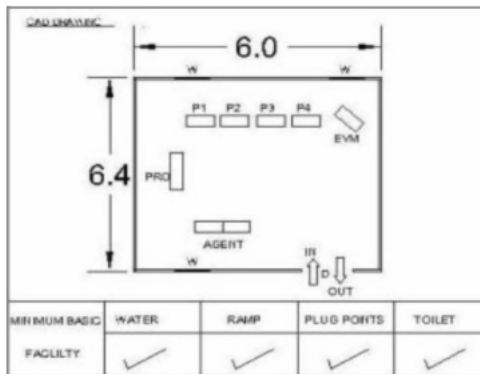

Nazri Naksha

Google Map View

Cad View