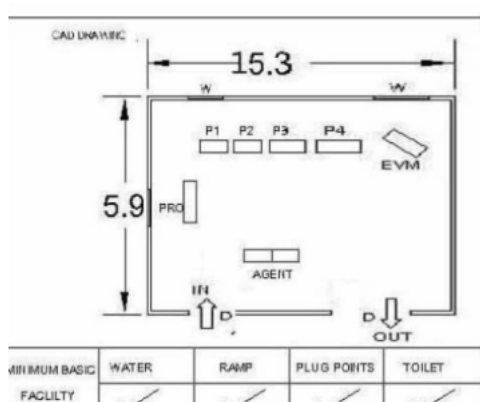

Nazri Naksha

Google Map View

Polling Station Building Front View

Polling Station Front View

Cad View

Key MAP View