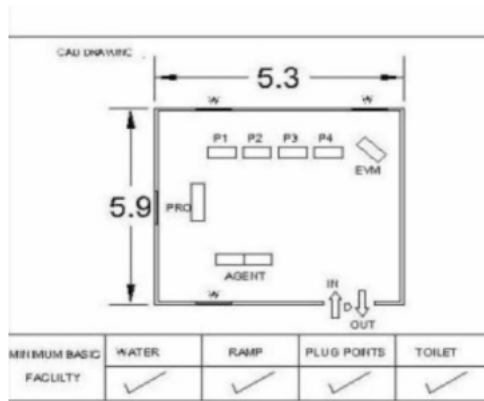

Nazri Naksha

Google Map View

Polling Station Building Front View

Polling Station Front View

Cad View

Key MAP View