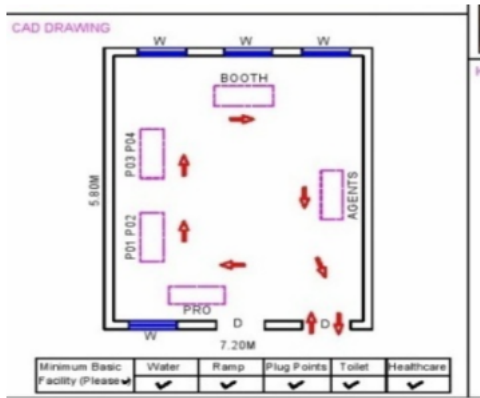

Polling Station Building Front View

Polling Station Front View