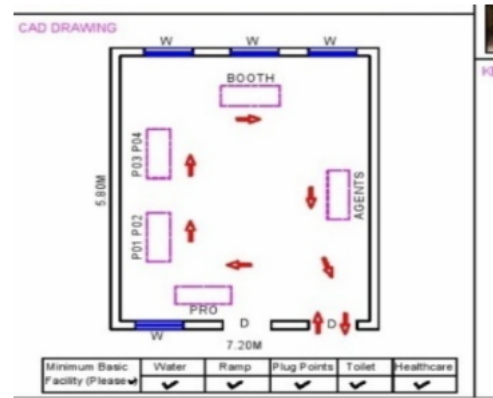

Polling Station Building Front View

Polling Station Front View