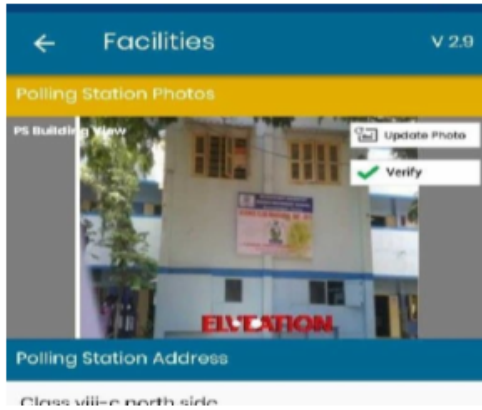

Polling Station Building Front View

Polling Station Front View