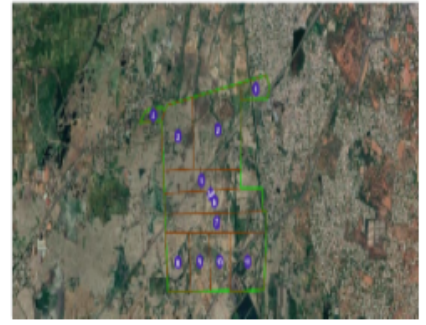

Nazri Naksha

Google Map View