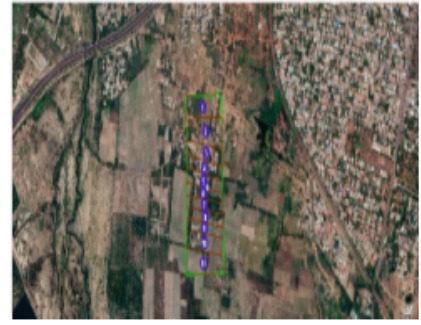

Nazri Naksha

Google Map View