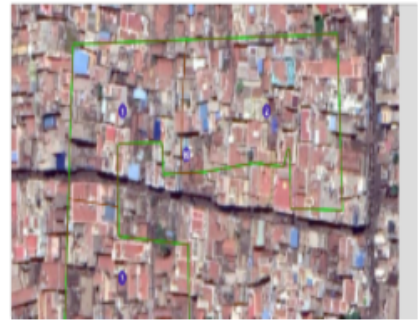

Nazri Naksha

Google Map View